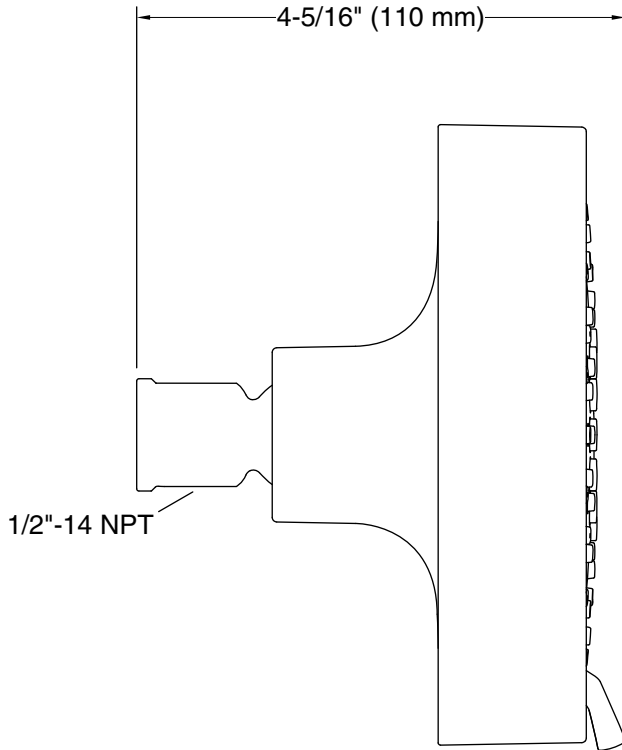

### Installation

- Shower arm and flange sold separately
- 1/2"-14 NPT connection.
- Wall-mount

### Technical Information

All product dimensions are nominal.