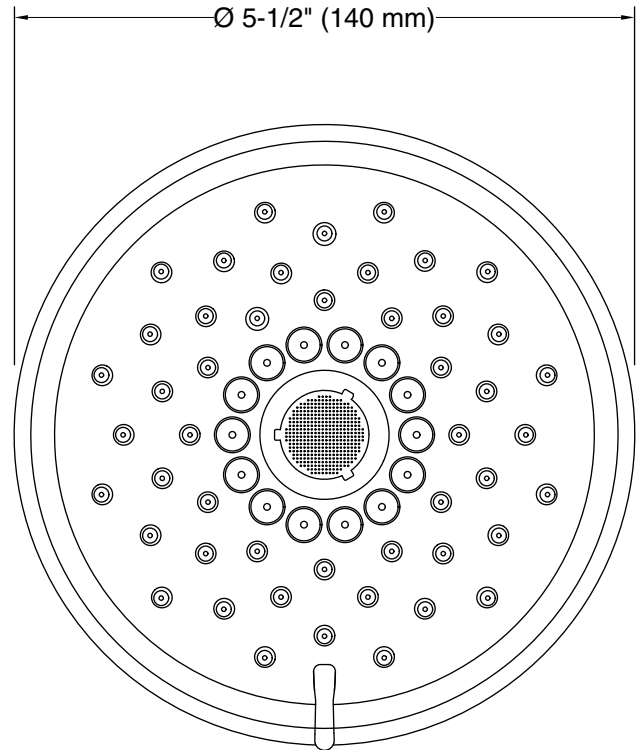

Technical Information

All product dimensions are nominal.

Showerhead/Body Spray:

Rated maximum flow: 1.75 gal/min (6.6 l/min)

Notes

Install this product according to the installation instructions.